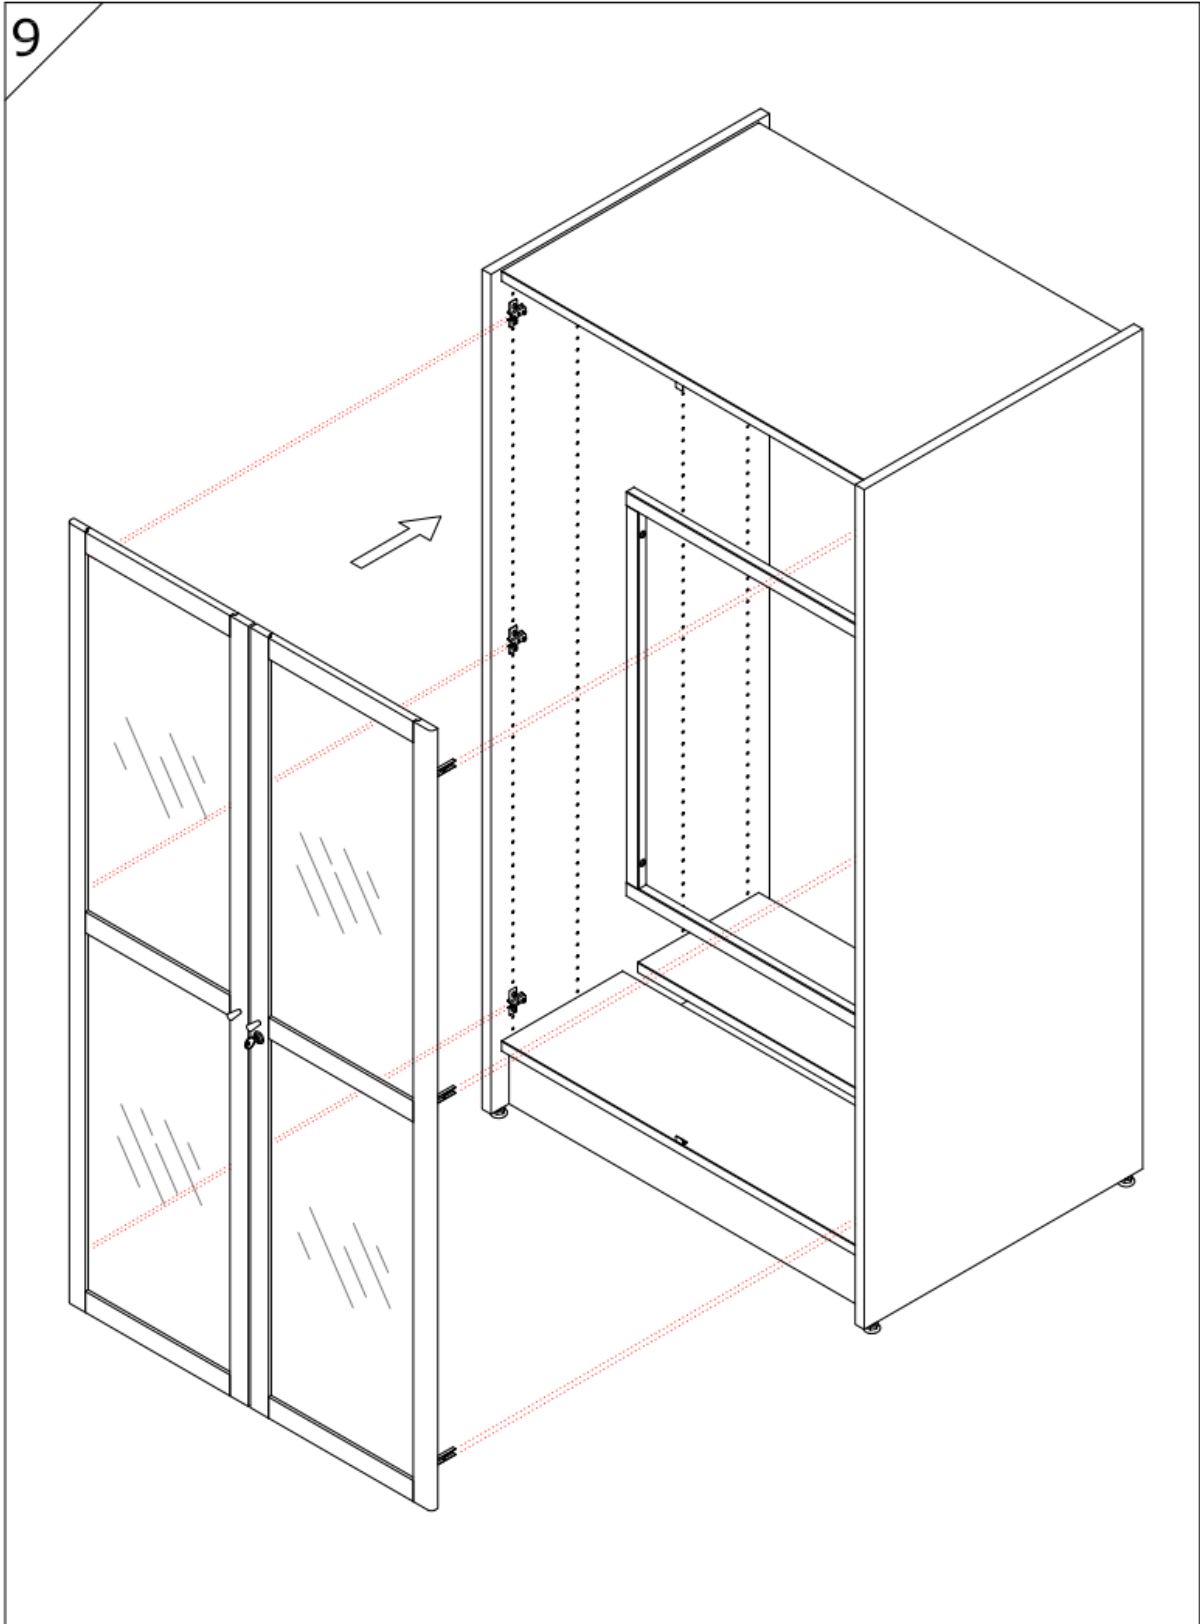

Assembly Guide

Assembly guide for Softline/Slimline doors for 12 cm high kickplate

---