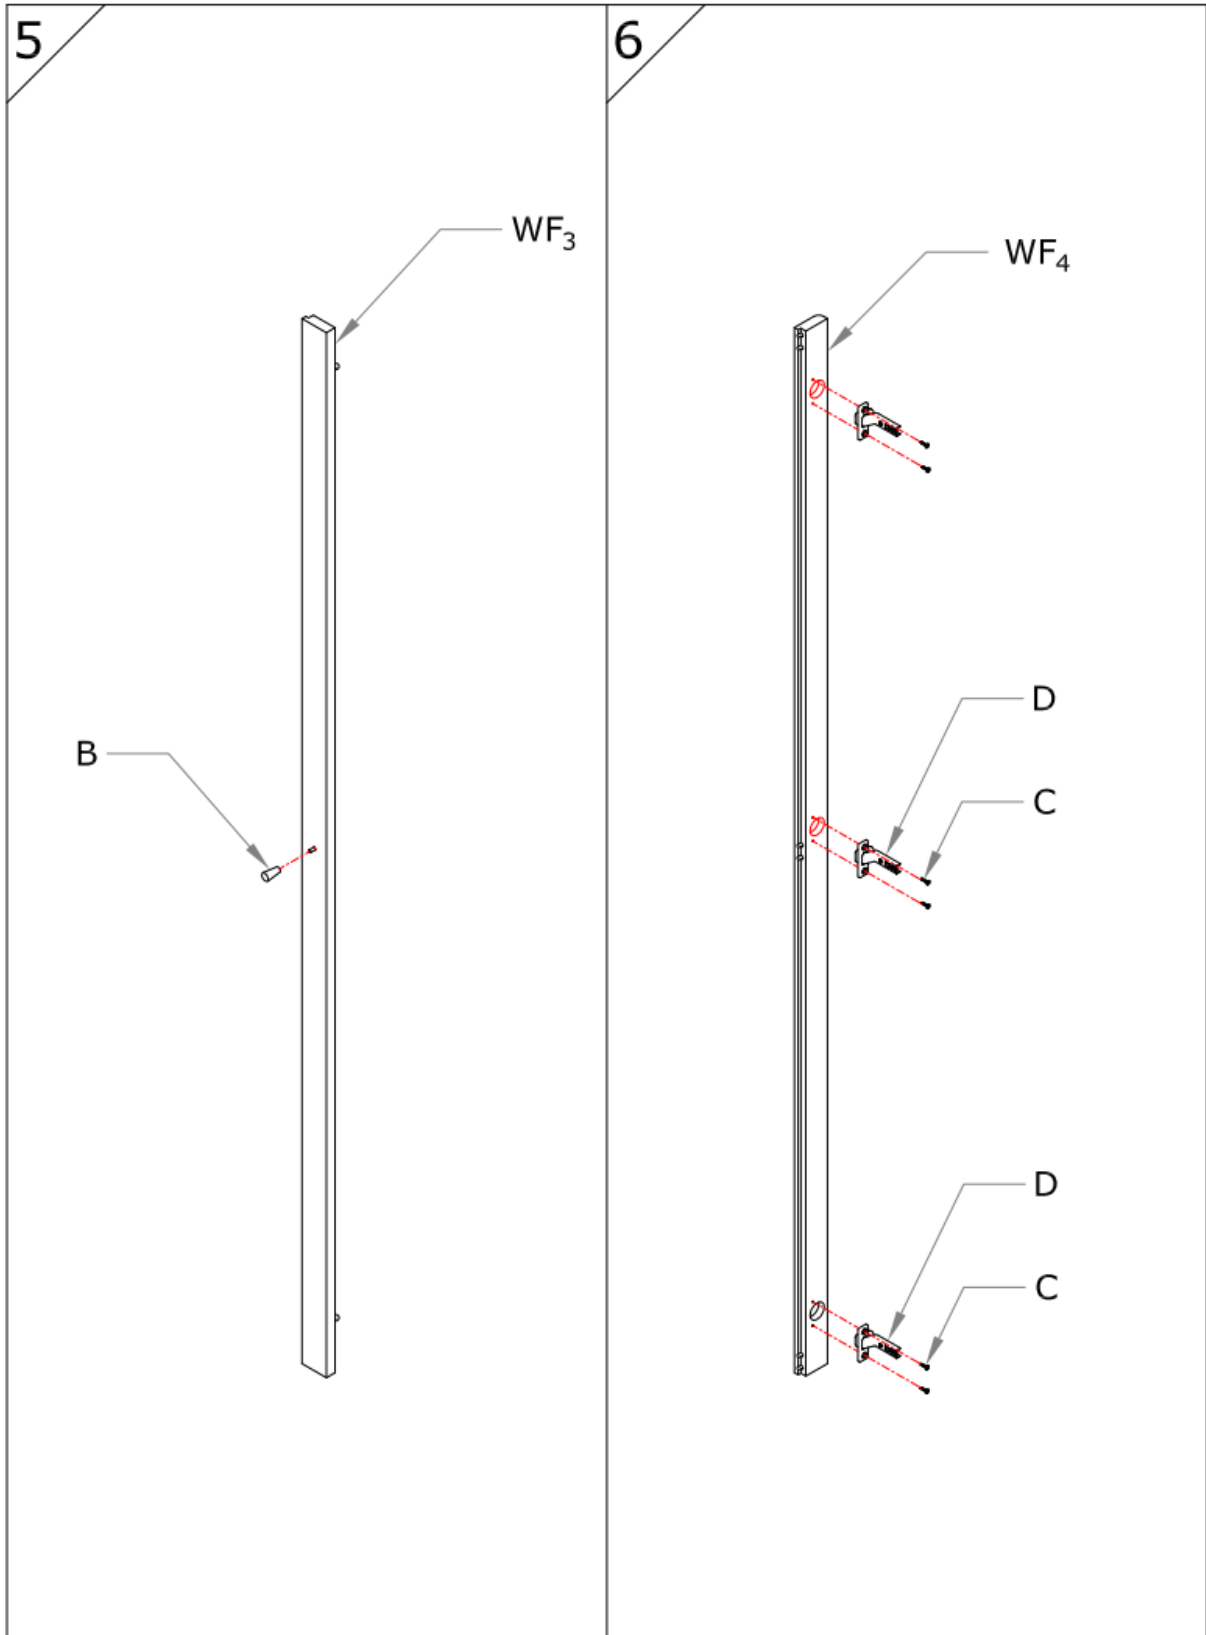

Assembly Guide

Monteringsvejledning

Softline/Slimline – doors for 12 cm high kickplate

Assembly Guide

Assembly guide for Softline/Slimline doors for 12 cm high kickplate

UK: First check the contents to make sure that nothing is missing. Sort out the screws and fittings as shown. Assemble your furniture step by step, as shown in the illustrations.

DK: Kontrollér først indholdet. Sortér skruer og beslag som anvisningen viser. Montér i nummerorden og som illustrationen viser.

Assembly Guide

Assembly guide for Softline/Slimline doors for 12 cm high kickplate

Assembly Guide

Assembly guide for Softline/Slimline doors for 12 cm high kickplate

Assembly Guide

Assembly guide for Softline/Slimline doors for 12 cm high kickplate

7

Assembly Guide

Assembly guide for Softline/Slimline doors for 12 cm high kickplate