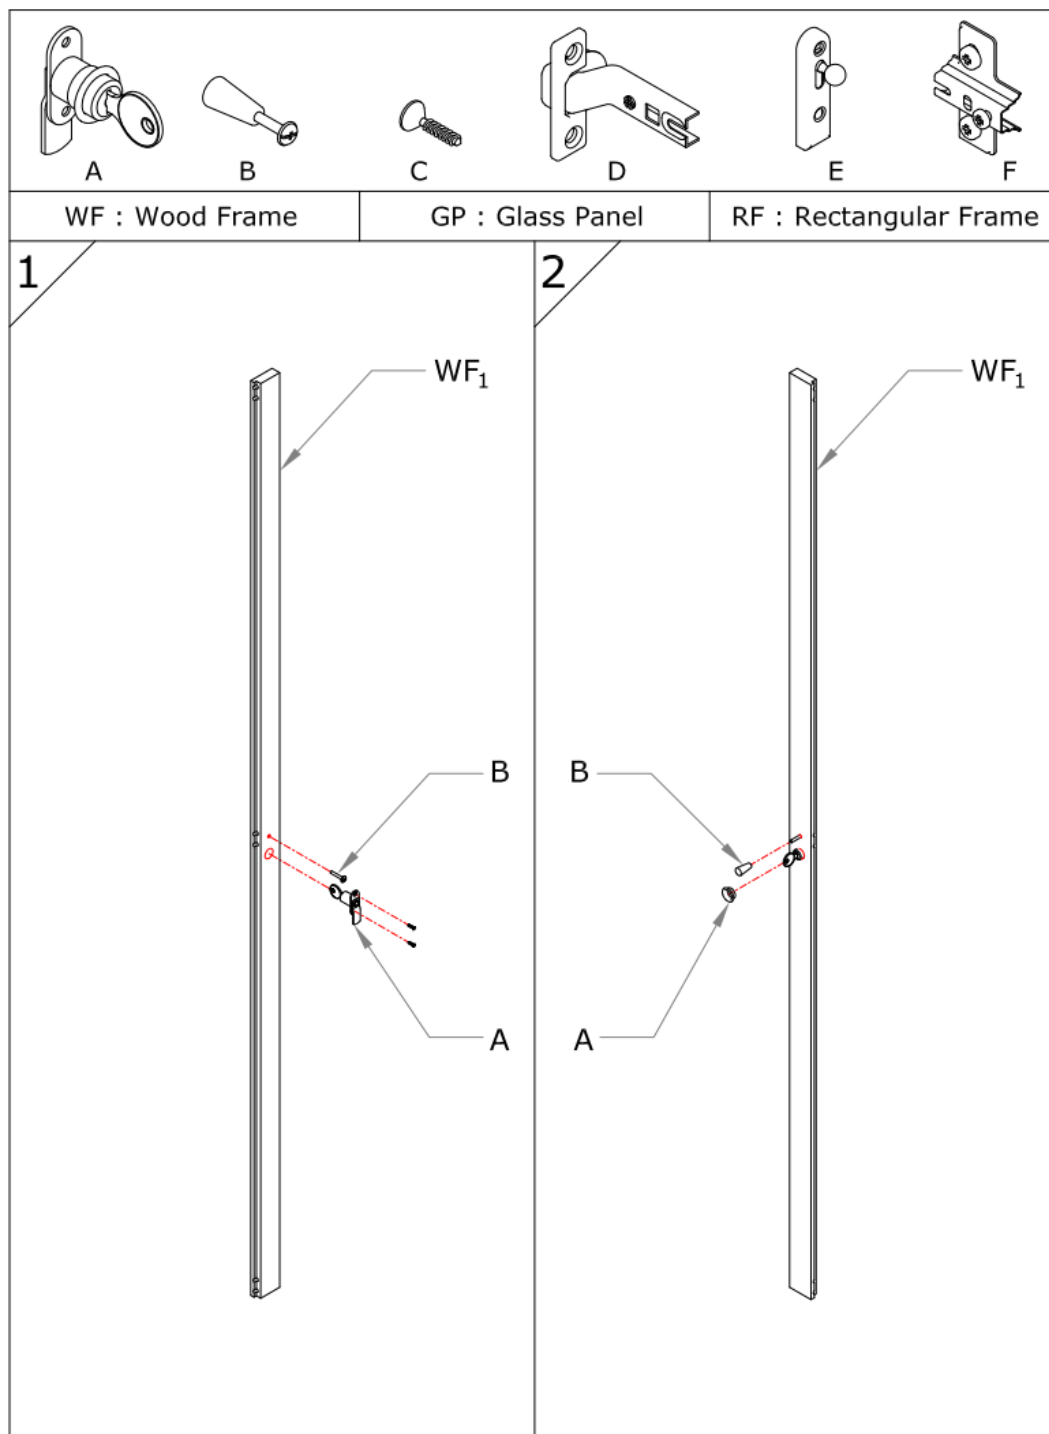

Assembly Guide

Monteringsvejledning

Softline/Slimline – doors for 12 cm high kickplate

Assembly Guide

Assembly guide for Softline/Slimline doors for 12 cm high kickplate

UK: First check the contents to make sure that nothing is missing. Sort out the screws and fittings as shown. Assemble your furniture step by step, as shown in the illustrations.

DK: Kontrollér først indholdet. Sortér skruer og beslag som anvisningen viser. Montér i nummerorden og som illustrationen viser.

Assembly Guide

Assembly guide for Softline/Slimline doors for 12 cm high kickplate