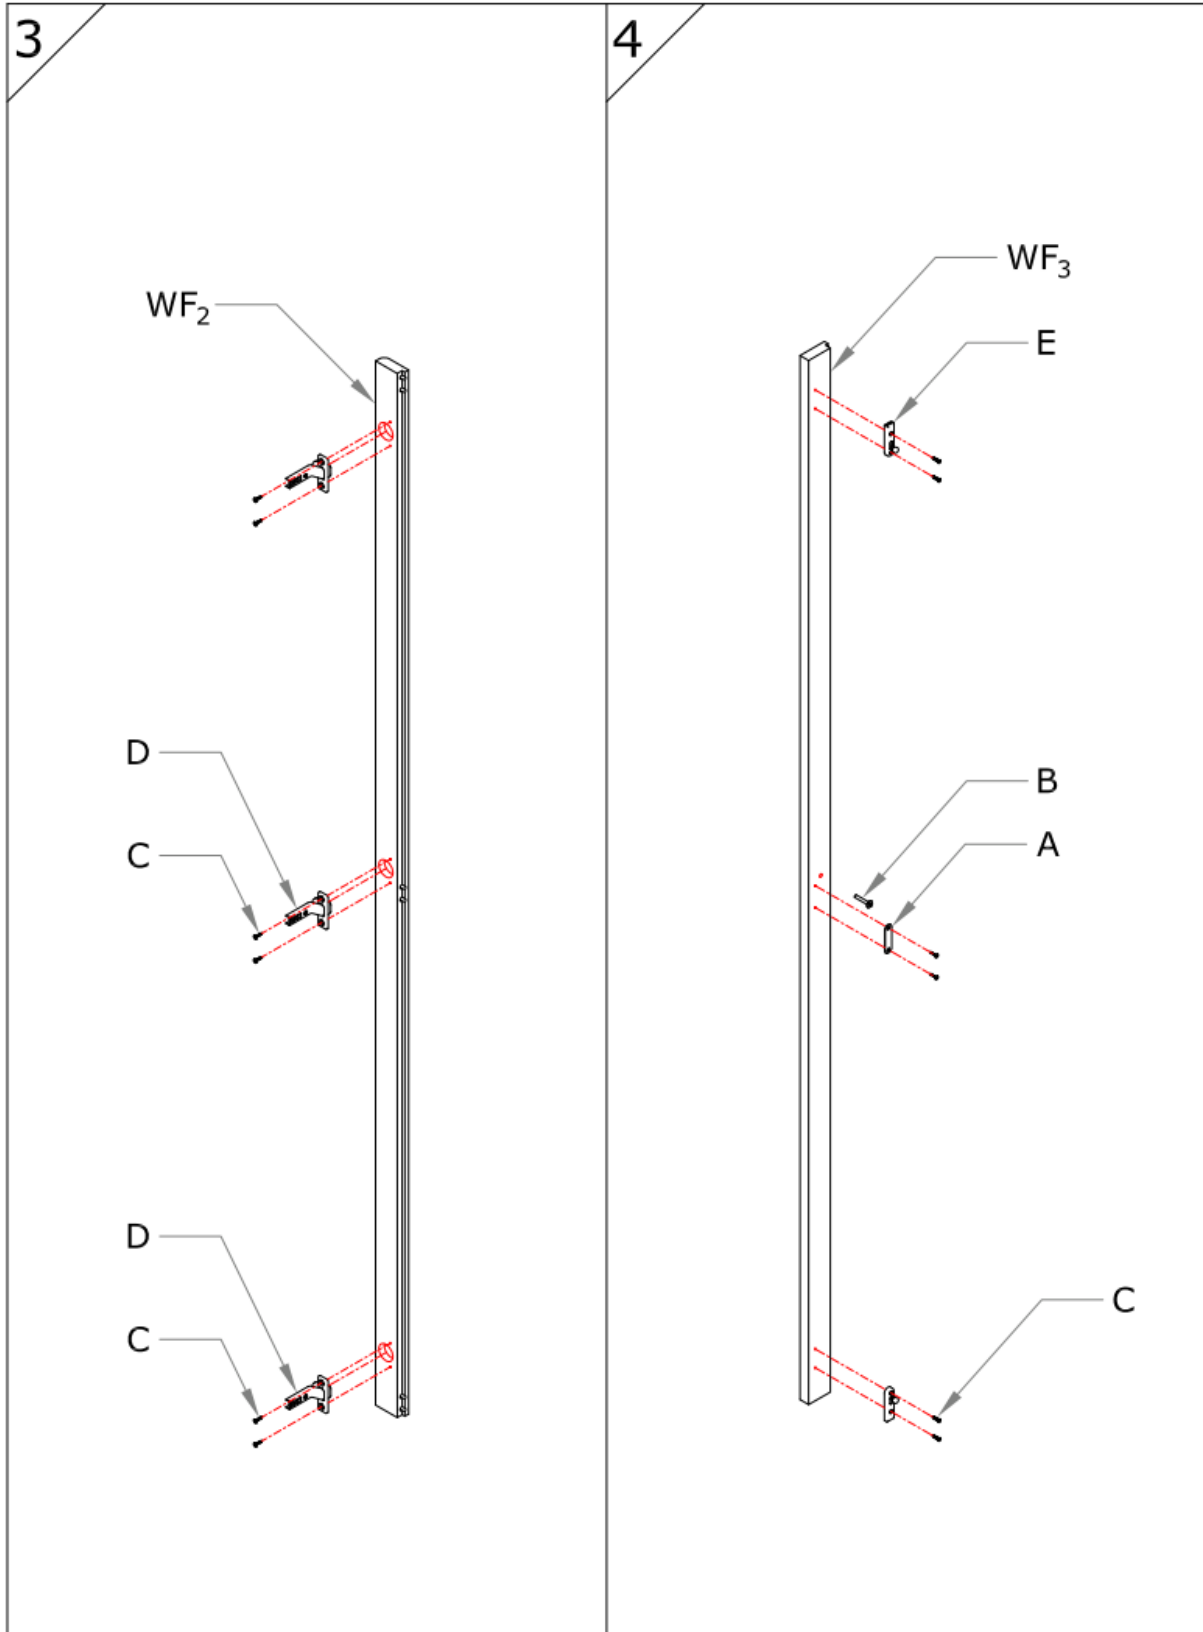

Assembly Guide

Monteringsvejledning

Softline/Slimline – doors for 12 cm high kickplate

Assembly Guide

Assembly guide for Softline/Slimline doors for 12 cm high kickplate

UK: First check the contents to make sure that nothing is missing. Sort out the screws and fittings as shown. Assemble your furniture step by step, as shown in the illustrations.

DK: Kontrollér først indholdet. Sortér skruer og beslag som anvisningen viser. Montér i nummerorden og som illustrationen viser.

Assembly Guide

Assembly guide for Softline/Slimline doors for 12 cm high kickplate