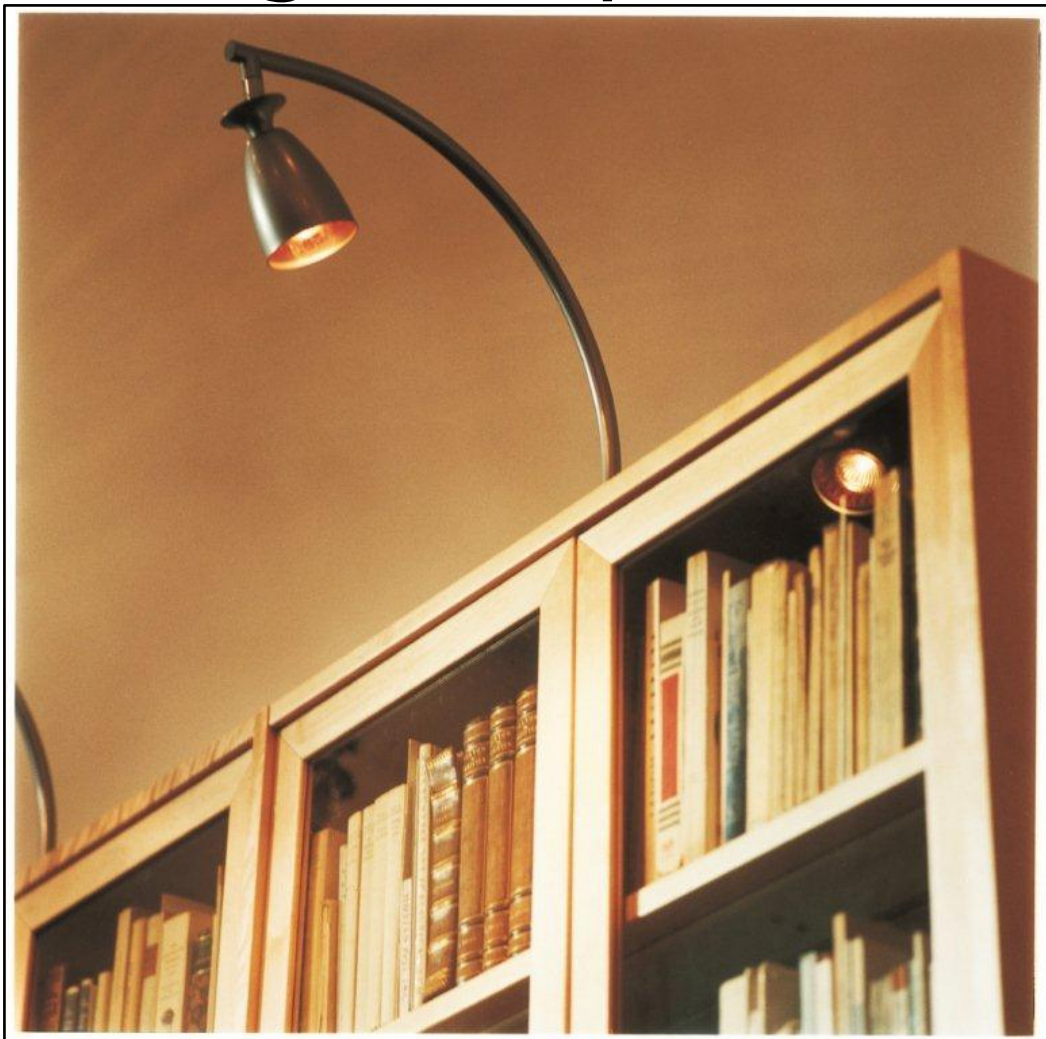

Assembly Guide

Monteringsvejledning

Softline/Slimline – doors for 12 cm high kickplate

Assembly Guide

Assembly guide for Softline/Slimline doors for 12 cm high kickplate

UK: First check the contents to make sure that nothing is missing. Sort out the screws and fittings as shown. Assemble your furniture step by step, as shown in the illustrations.