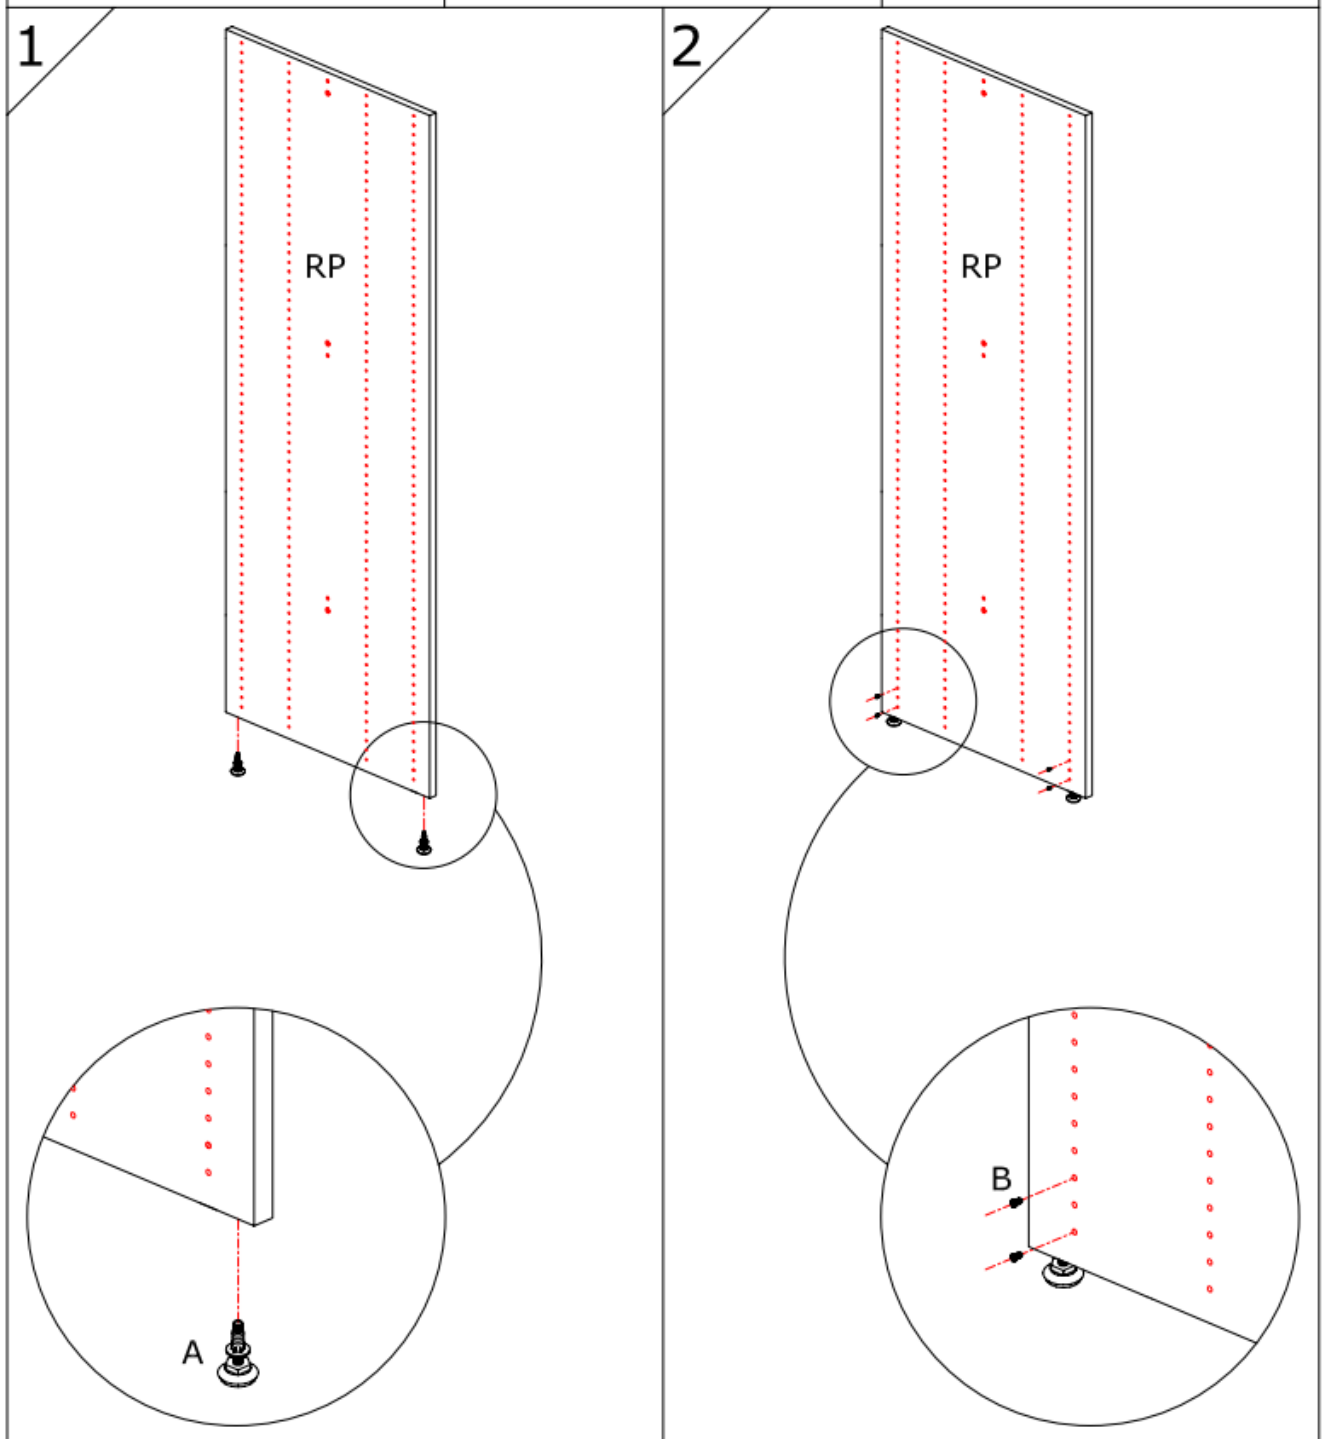

Assembly Guide

Assembly guide for Softline/Slimline 1 bay steel shelves