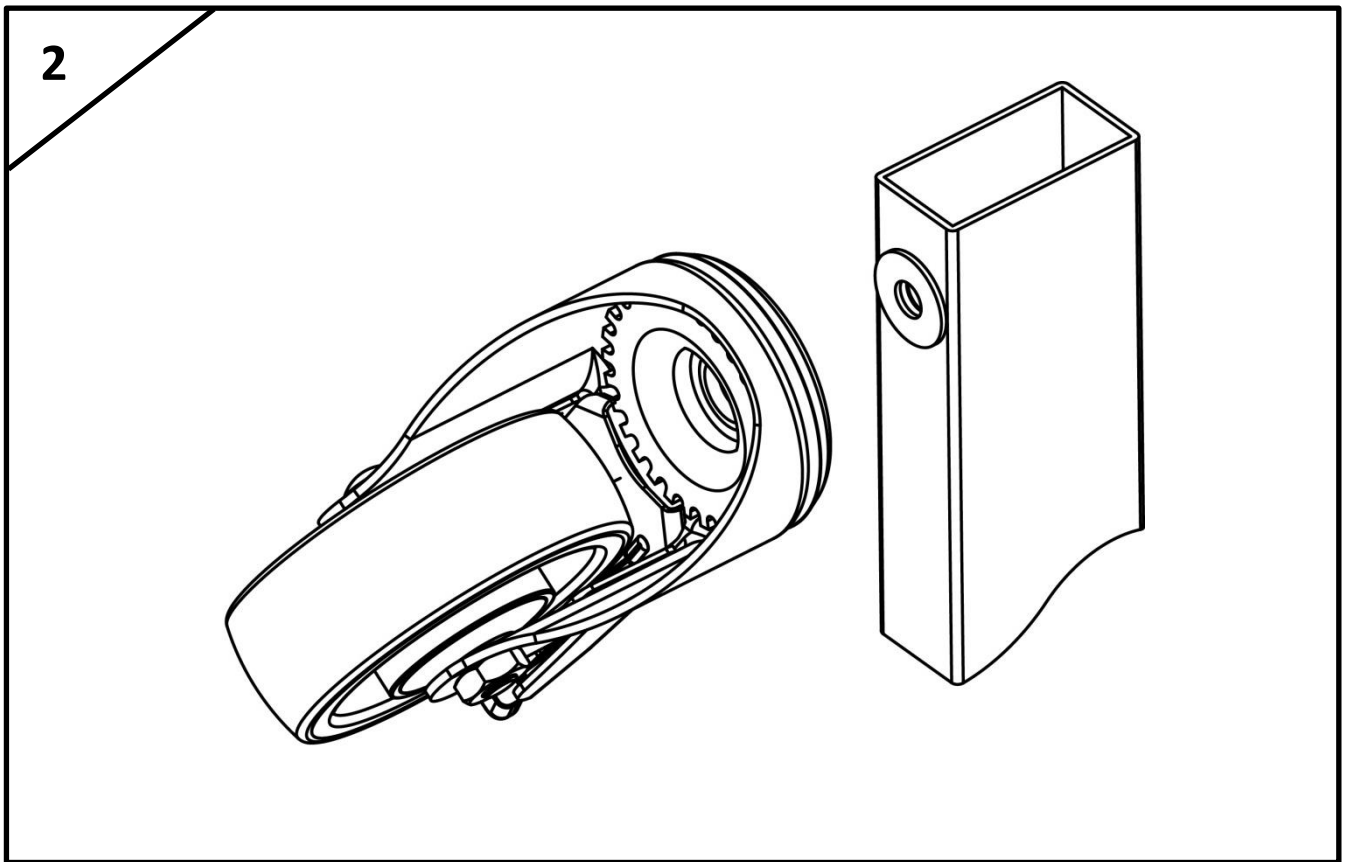

Assembly Guide

Castors without brakes B30600000 & Castors with brakes B30600001