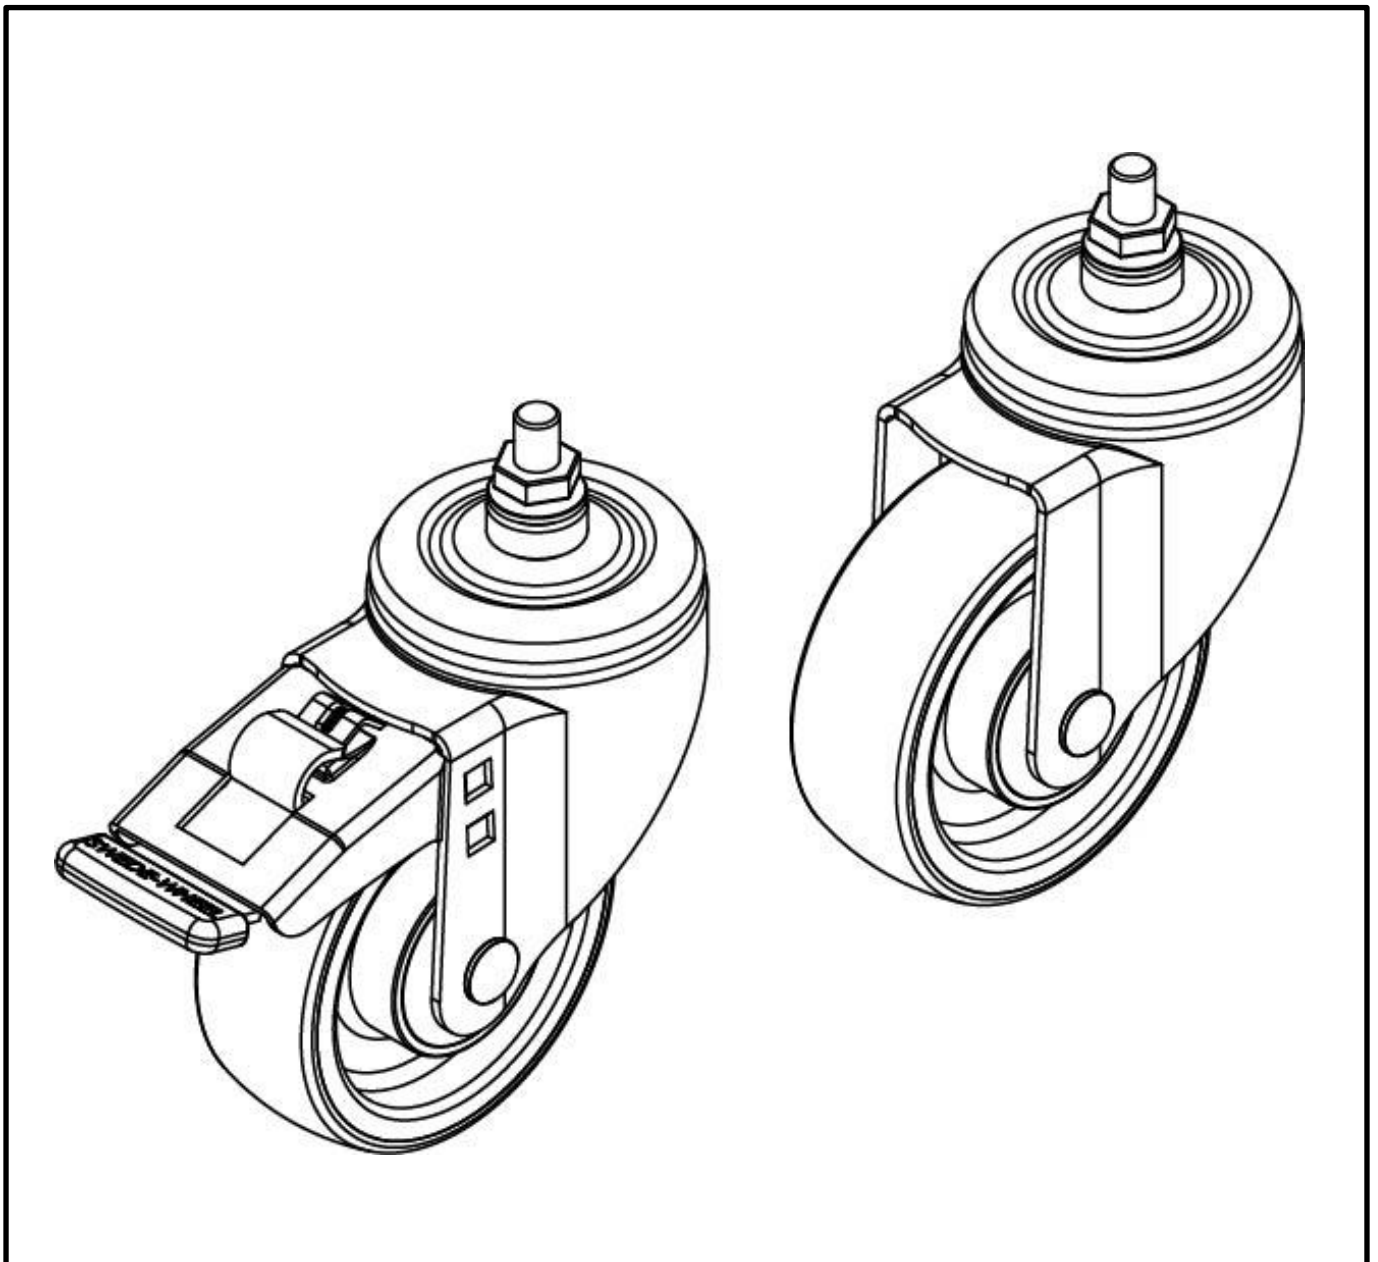

Assembly Guide

Castors

The 60/30 Classic Steel Shelving System & Opal Shelving System

Assembly Guide

Castors without brakes B30600000 & Castors with brakes B30600001

Recommendations:

- Do not install castors onto shelving higher than 152 cm.
- Only install castors on double sided shelving.
- Never install castors on more than three joint units.
- Always have a minimum of two castors with brakes. Must be installed diagonally.
- All uprights must have two castors.

Important:

Remove the nut, washer and the spacer ring before mounting the castor onto the shelving. It is important that the castor is laying against the weld nut on the shelf part.

Assembly Guide

Castors without brakes B30600000 & Castors with brakes B30600001