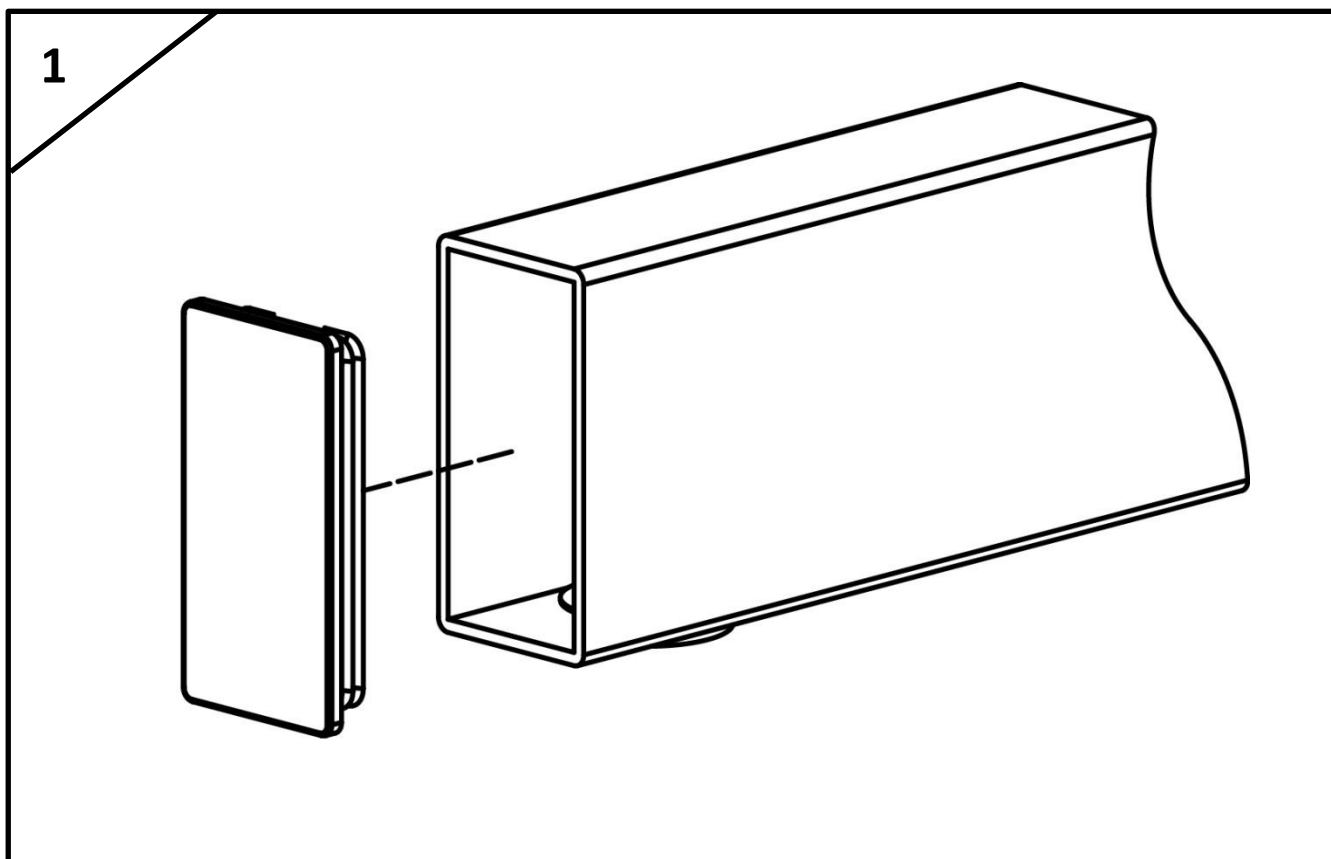

Assembly Guide

Castors without brakes B30600000 & Castors with brakes B30600001

Castors for 60/30 Classic Steel Shelving