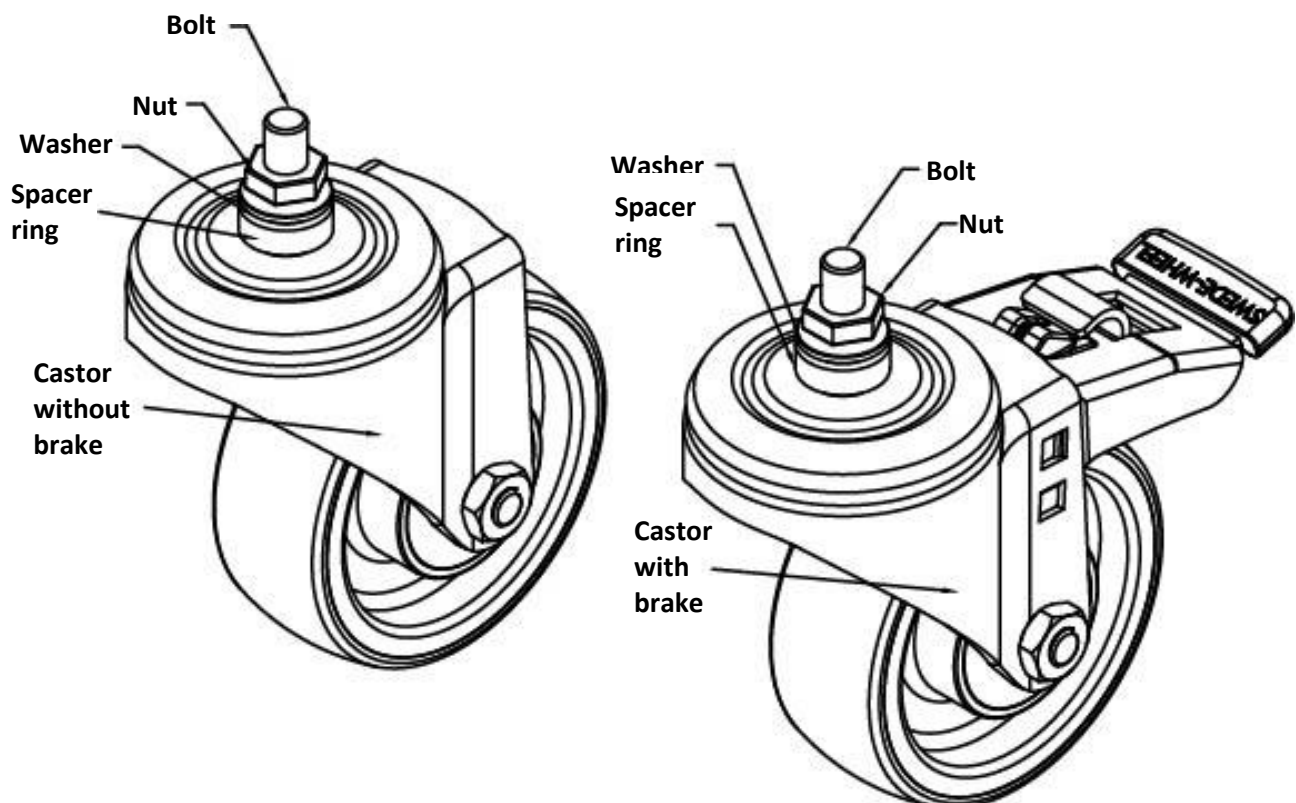

Assembly Guide

Castors

The 60/30 Classic Steel Shelving System & Opal Shelving System

Assembly Guide

Castors without brakes B30600000 & Castors with brakes B30600001

Recommendations:

- Do not install castors onto shelving higher than 152 cm.
- Only install castors on double sided shelving.
- Never install castors on more than three joint units.
- Always have a minimum of two castors with brakes. Must be installed diagonally.
- All uprights must have two castors.

Important:

Remove the nut, washer and the spacer ring before mounting the castor onto the shelving. It is important that the castor is laying against the weld nut on the shelf part.

Assembly Guide

Castors without brakes B30600000 & Castors with brakes B30600001