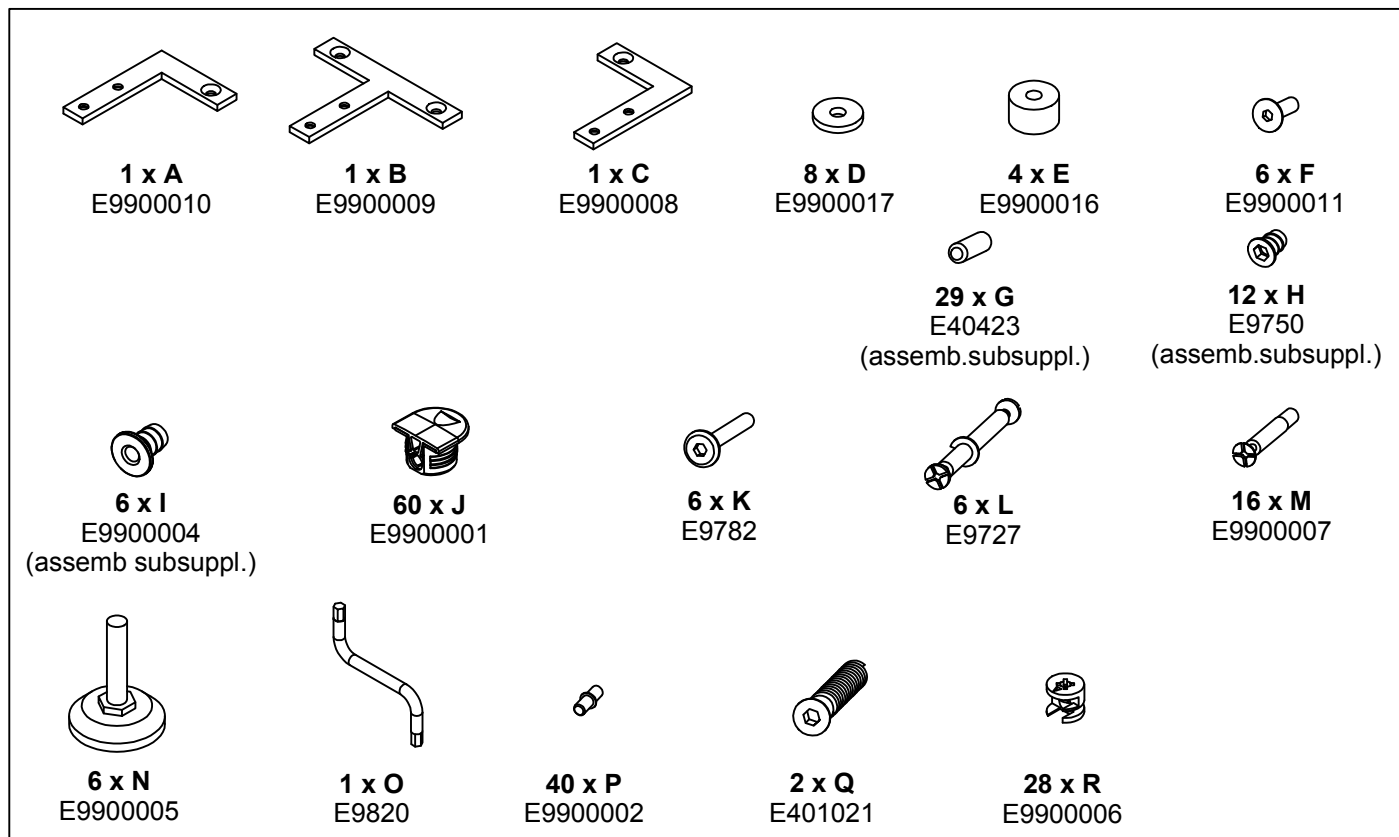

# Assembly Guide

## E21120 - Memphis Maxi Single

2026.04

First check the contents to make sure that nothing is missing. Sort out the screws and fittings as shown.

Assemble your furniture step by step, as shown in the illustrations.

Safety - avoid overturn

Fasten from front  
(buy screw - to wall type)