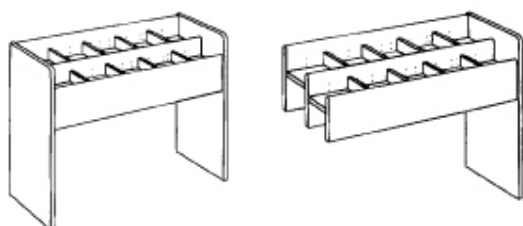

WOODEN BROWSERS

RETRO MEDIA BROWSERS

The Retro media browsers are delivered as standard with panels in light steamed beech (55) or birch (69) and the dividers/partitions in white MDF.

Retro media browser - 2 x 5 compartments

Browser: W94/92 x H75 x D40 cm.
Compartment: 16.7 x 17 cm.
Capacity cases: 140 CD's/DVD's.
Capacity pockets: 350 CD's/DVD's.

Starter bay
Item no.

BB787001125

Add-on bay
Item no.

BB787002125

Retro media browser - 3 x 4 compartments

Browser: W94/92 x H95 x D60 cm.
Compartment: 16.7 x 21.6 cm.
Capacity cases: 160 CD's/DVD's.
Capacity pockets: 400 CD's/DVD's.

Starter bay
Item no.

BB787001135

Add-on bay
Item no.

BB787002135