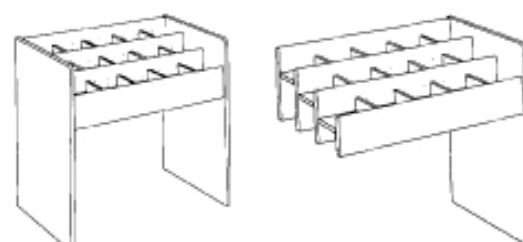

Retro media browser - 3 x 5 compartments and 3 steel shelves - with kickplate

Browser: W94/92 x H95 x D60 cm.
Compartment: 16.7 x 17 cm.
Capacity upper section: 210 CD's/DVD's.
Capacity lower section: 210 CD's/DVD's.

Starter bay
Item no.

BB787001155

Add-on bay
Item no.

BB787002155