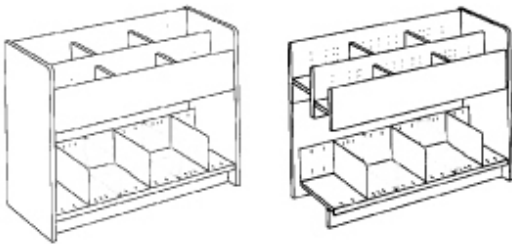

Retro comic/picture book browser - 3 x 3 compartments

W94/92 x H95 x D60 cm.
Compartment: W29.2 x D16.7 cm.
Capacity: 200 books.

Starter bay
Item no.

BB787001165

Add-on bay
Item no.

BB787002165