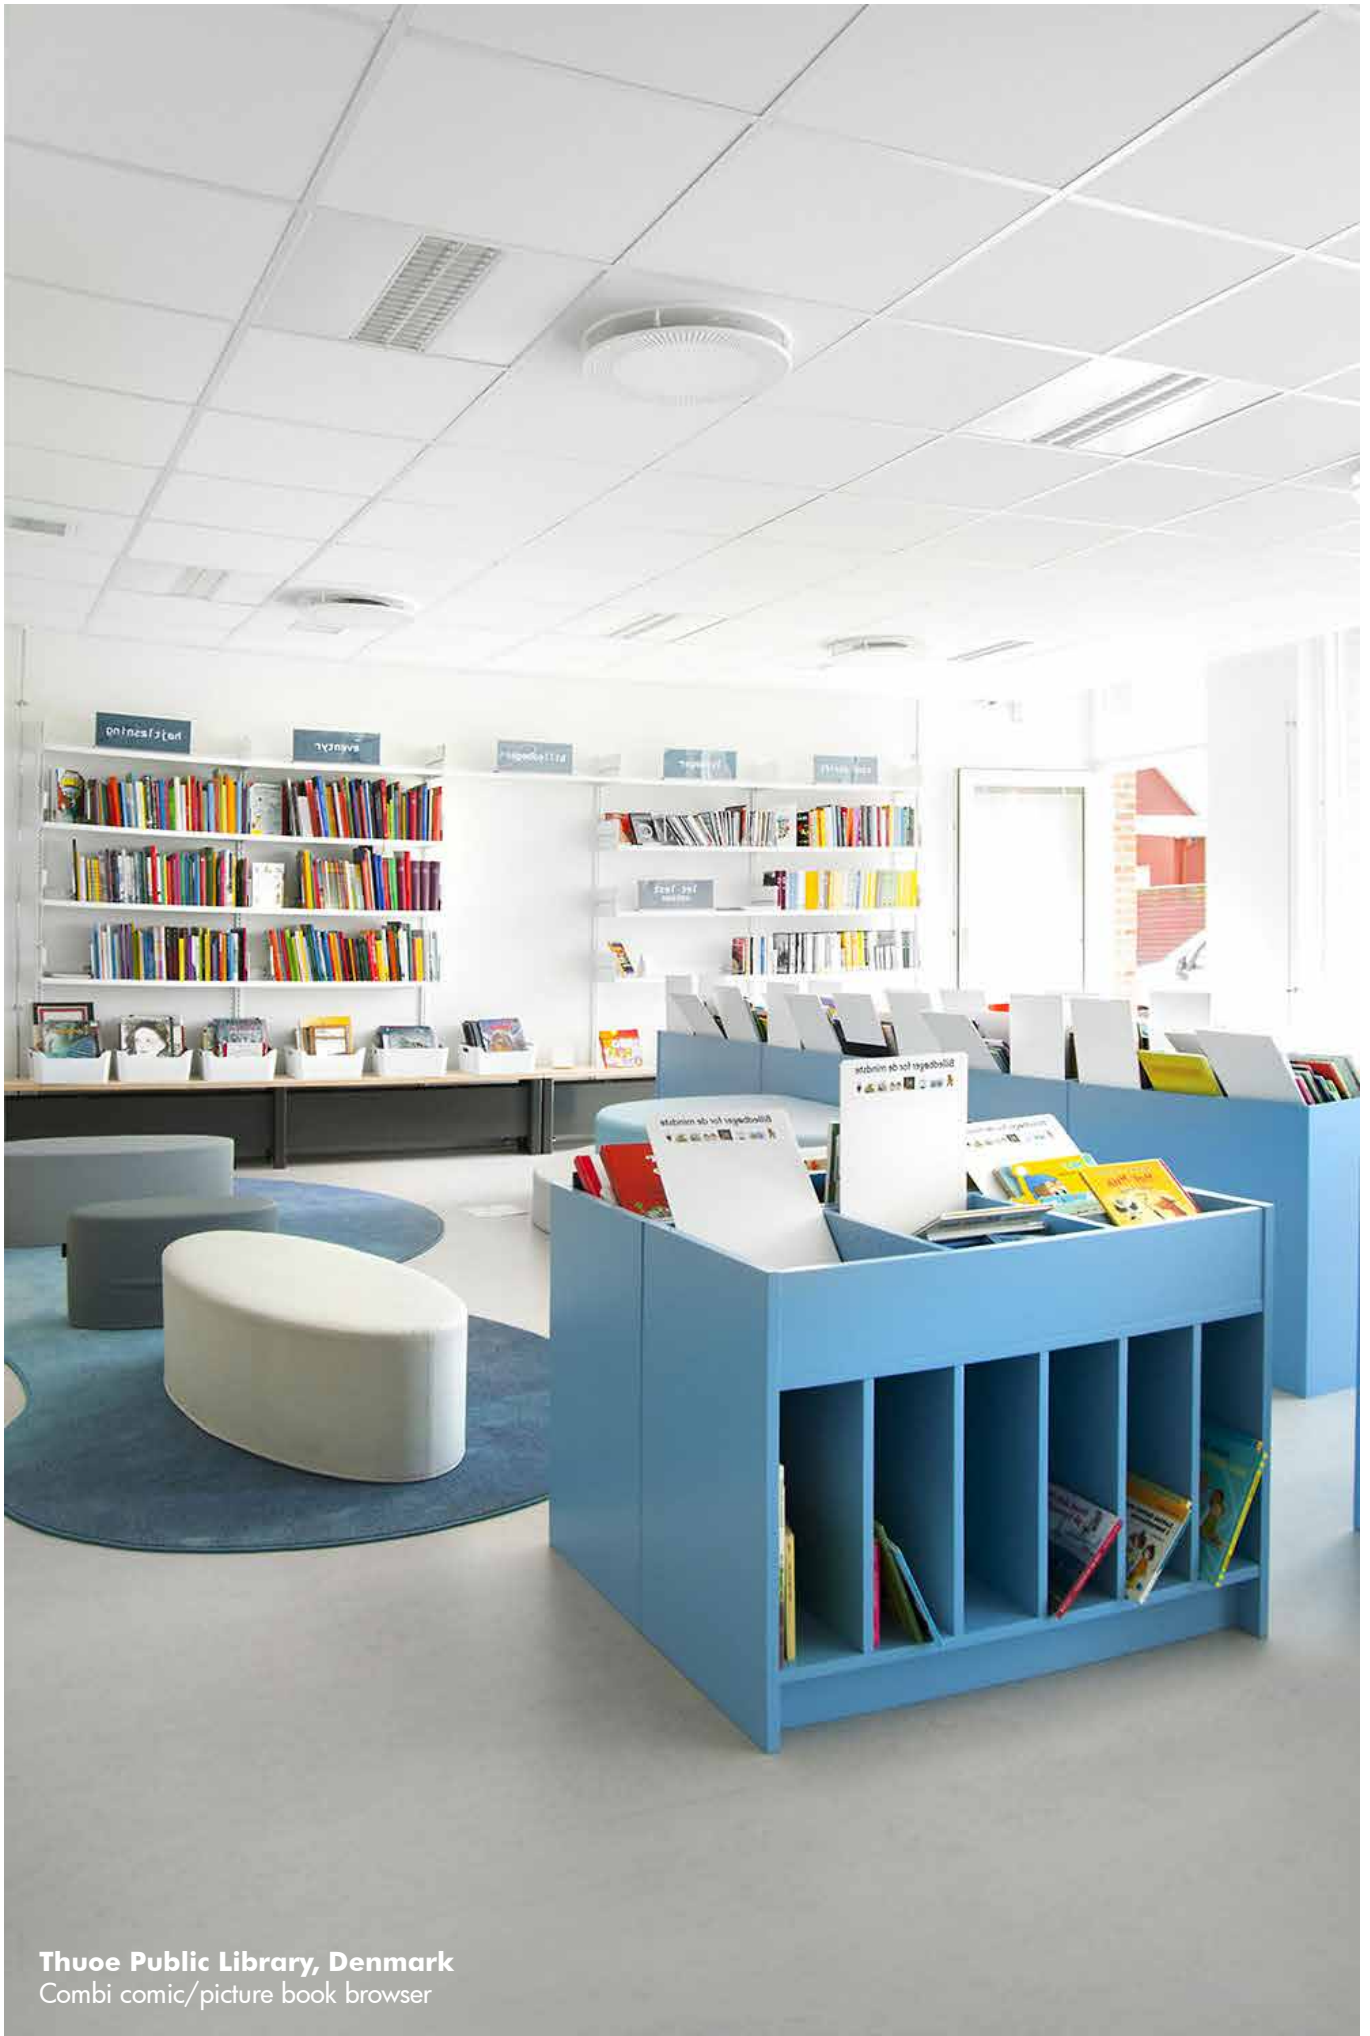

Thuse Public Library, Denmark
Combi comic/picture book browser