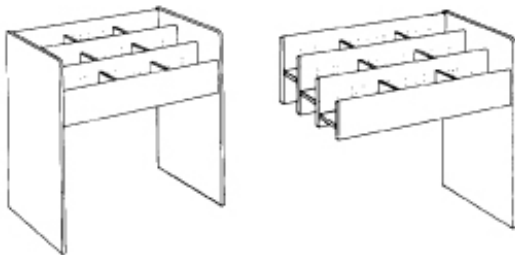

BB787002115

Retro comic/picture book browser - 3 x 3 compartments

W94/92 x H95 x D60 cm.
Compartment: W29.2 x D16.7 cm.
Capacity: 200 books.

Starter bay
Item no.

BB787001165

Add-on bay
Item no.

BB787002165

Retro comic/picture book browser - 3 x 3 compartments, 1 steel shelf (D40 cm) with 5 sliding dividers