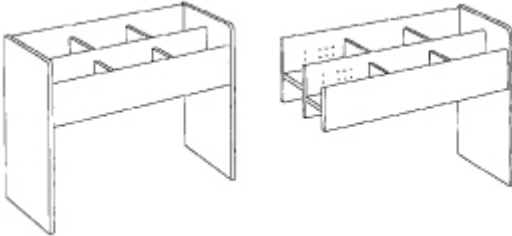

RETRO BOOK BROWSERS

The Retro media browsers are delivered as standard with panels in light steamed beech (55) or birch (69) and the dividers/partitions in white MDF.

Retro picture book browser - 2 x 3 compartments

Browser: W94/92 x H75 x D40 cm.
Compartment: W29.2 x D16.7 cm.
Capacity: 120 books.

Starter bay
Item no.

BB787001105

Add-on bay
Item no.

BB787002105

Retro picture book browser - 2 x 3 compartments and 1 steel shelf with 3 sliding dividers - with white kickplate