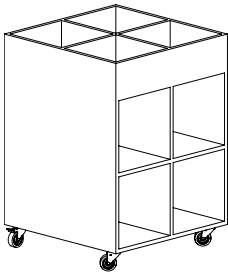

66
Oak

PRICE GROUP C - VENEER (20% surcharge)

67
Maple

68
Ash

La Rochette Public Library, France
Box 0 and Box 1 picture book browsers

Grue Public Library, Norway
Box 1 picture book browser with drawer

WOODEN BROWSERS

BOX 0, 1 & 2 BOOK BROWSERS

The Box comic/picture book browser is delivered as standard in MDF in any NCS/RAL colour.

Box 0, 1 & 2 comic/picture book browser - 2 x 2 upper compartments + 0/4/8 lower compartments

Upper compartment: W33 x H16 x D33 cm
Lower compartment: W33 x H34 x D33 cm

Box	Capacity	Size (H10 cm castors included)	Item no.
Box 0	125 books	W72 x H28 x D72 cm	B4012300
Box 1	250 books	W72 x H64 x D72 cm	B4012301
Box 2	375 books	W72 x H100 x D72 cm	B4012302