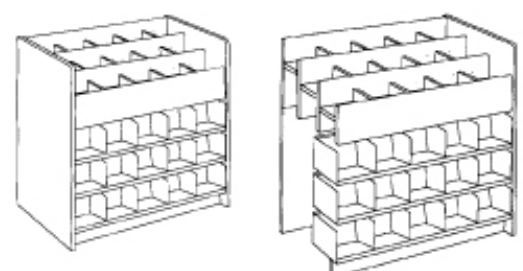

WOODEN BROWSERS

RETRO MEDIA BROWSERS

The Retro media browsers are delivered as standard with panels in light steamed beech (55) or birch (69) and the dividers/partitions in white MDF.

Retro media browser - 2 x 5 compartments

Browser: W94/92 x H75 x D40 cm.
Compartment: 16.7 x 17 cm.
Capacity cases: 140 CD's/DVD's.
Capacity pockets: 350 CD's/DVD's.

Starter bay
Item no.

BB787001125

Add-on bay
Item no.

BB787002125

Retro media browser - 3 x 4 compartments

Browser: W94/92 x H95 x D60 cm.
Compartment: 16.7 x 21.6 cm.
Capacity cases: 160 CD's/DVD's.
Capacity pockets: 400 CD's/DVD's.

Starter bay
Item no.

BB787001135

Add-on bay
Item no.

BB787002135

Retro media browser - 3 x 5 compartments

Browser: W94/92 x H95 x D60 cm.
Compartment: 16.7 x 17 cm.
Capacity cases: 210 CD's/DVD's.
Capacity pockets: 525 CD's/DVD's.

Starter bay
Item no.

BB787001145

Add-on bay
Item no.

BB787002145

Retro media browser - 3 x 5 compartments and 3 steel shelves - with kickplate

Browser: W94/92 x H95 x D60 cm.
Compartment: 16.7 x 17 cm.
Capacity upper section: 210 CD's/DVD's.
Capacity lower section: 210 CD's/DVD's.

Starter bay
Item no.

BB787001155

Add-on bay
Item no.

BB787002155