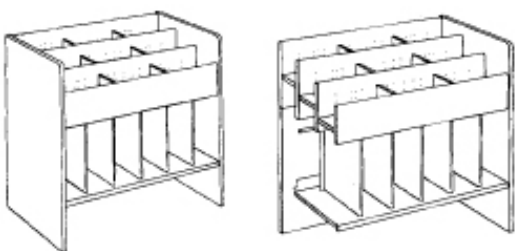

WOODEN BROWSERS

RETRO BOOK BROWSERS

The Retro media browsers are delivered as standard with panels in light steamed beech (55) or birch (69) and the dividers/partitions in white MDF.

Retro picture book browser - 2 x 3 compartments

Browser: W94/92 x H75 x D40 cm.
Compartment: W29.2 x D16.7 cm.
Capacity: 120 books.

Starter bay
Item no.

BB787001105

Add-on bay
Item no.

BB787002105

Retro picture book browser - 2 x 3 compartments and 1 steel shelf with 3 sliding dividers - with white kickplate

Browser: W94/92 x H75 x D40 cm.
Compartment: W29.2 x D16.7 cm, lower section H37 cm.
Capacity upper section: 120 books.
Capacity lower section: 85 books.

Starter bay
Item no.

BB787001115

Add-on bay
Item no.

BB787002115

Retro comic/picture book browser - 3 x 3 compartments

W94/92 x H95 x D60 cm.
Compartment: W29.2 x D16.7 cm.
Capacity: 200 books.

Starter bay
Item no.

BB787001165

Add-on bay
Item no.

BB787002165

Retro comic/picture book browser - 3 x 3 compartments, 1 steel shelf (D40 cm) with 5 sliding dividers

W94/92 x H95 x D60 cm.
Compartment: W29.2 x D16.7 cm, lower section H37 cm.
Capacity upper section 200 books.
Capacity lower section 85 books.

Starter bay
Item no.

BB787001175

Add-on bay
Item no.

BB787002175