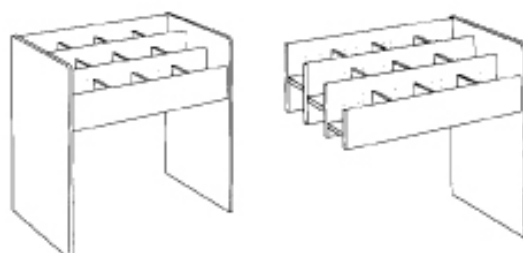

Retro media browser - 3 x 5 compartments

Browser: W94/92 x H95 x D60 cm.
Compartment: 16.7 x 17 cm.
Capacity cases: 210 CD's/DVD's.
Capacity pockets: 525 CD's/DVD's.

Starter bay
Item no.

BB787001145

Add-on bay
Item no.

BB787002145