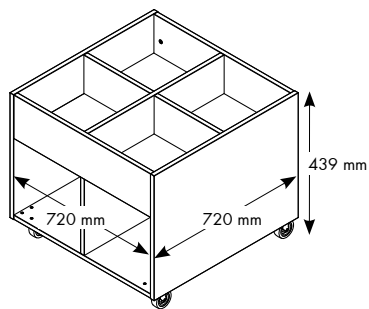

SIDES

are made of 19 mm MDF.

DIMENSIONS

Box 0, 1 & 2 is available in 3 sizes (heights include castors);

W720 x H287 x D720 mm

W720 x H639 x D720 mm

W720 x H989 x D720 mm

Upper compartment: W330 x H170 x D331 mm

Lower compartment: W331 x H330 x D350 mm

Box 0

Box 1

Box 2

DESIGN OPTIONS

WOODEN COMPONENTS - PAINTED

A PRICE GROUP - BASIS PRICE

A01
Pure white
RAL 9010
Gloss 20-30