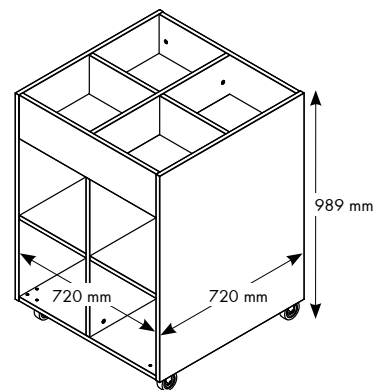

SIDES

are made of 19 mm MDF.

DIMENSIONS

Box 0, 1 & 2 is available in 3 sizes (heights include castors);

W720 x H287 x D720 mm

W720 x H639 x D720 mm

W720 x H989 x D720 mm

Upper compartment: W330 x H170 x D331 mm

Lower compartment: W331 x H330 x D350 mm

Box 0

Box 1

Box 2

DESIGN OPTIONS

WOODEN COMPONENTS - PAINTED

A PRICE GROUP - BASIS PRICE

A01
Pure white
RAL 9010
Gloss 20-30