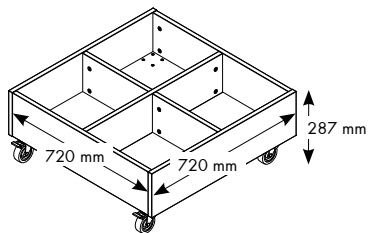

SIDES

are made of 19 mm MDF.

DIMENSIONS

Box 0, 1 & 2 is available in 3 sizes (heights include castors);

W720 x H287 x D720 mm

W720 x H639 x D720 mm

W720 x H989 x D720 mm

Upper compartment: W330 x H170 x D331 mm

Lower compartment: W331 x H330 x D350 mm

Box 0

Box 1

Box 2

DESIGN OPTIONS

WOODEN COMPONENTS - PAINTED

A PRICE GROUP - BASIS PRICE

A01
Pure white
RAL 9010
Gloss 20-30