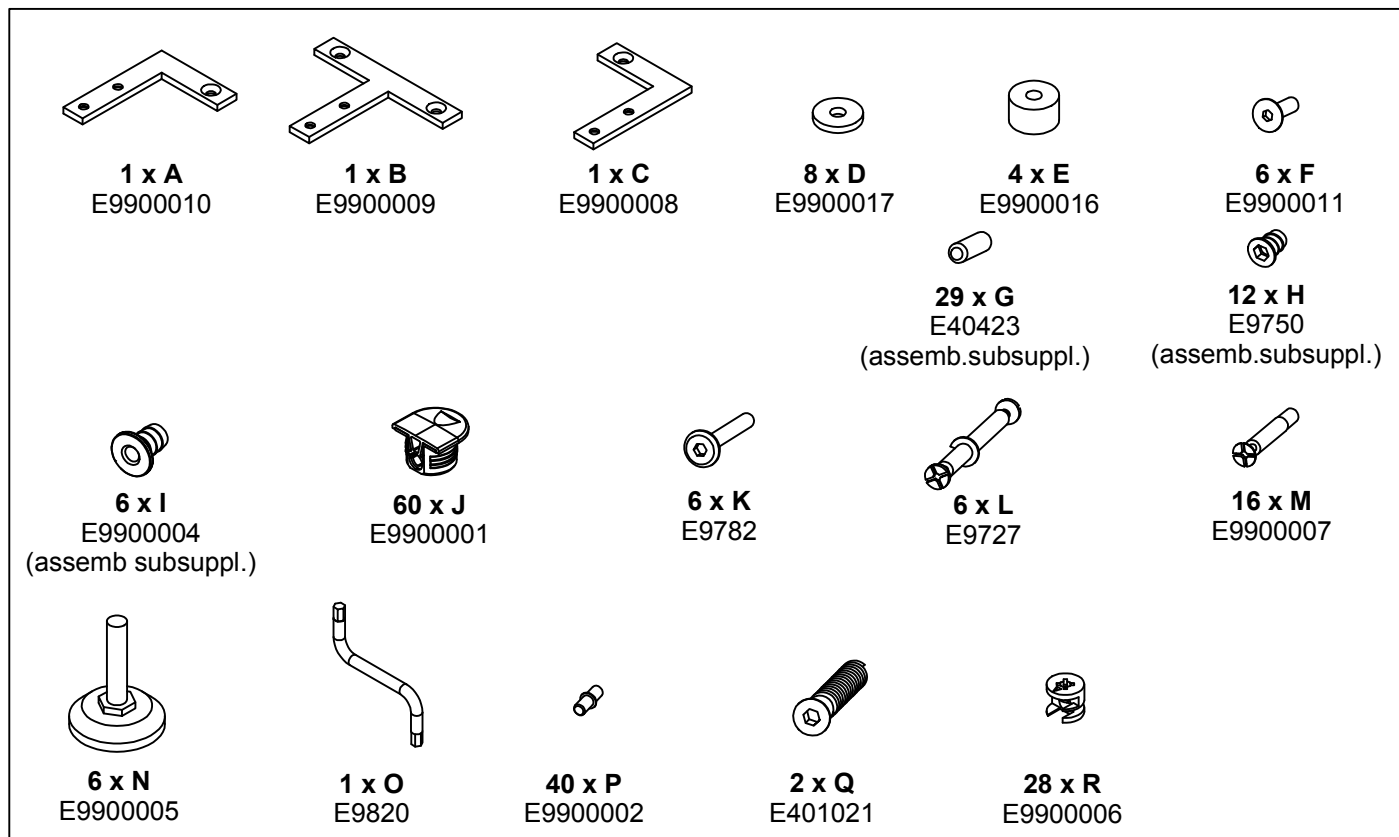

Assembly Guide

E21120 - Memphis Maxi Single

2018.06

First check the contents to make sure that nothing is missing. Sort out the screws and fittings as shown.
Assemble your furniture step by step, as shown in the illustrations.

Safety - avoid overturn

Fasten from front
(buy screw - to wall type)