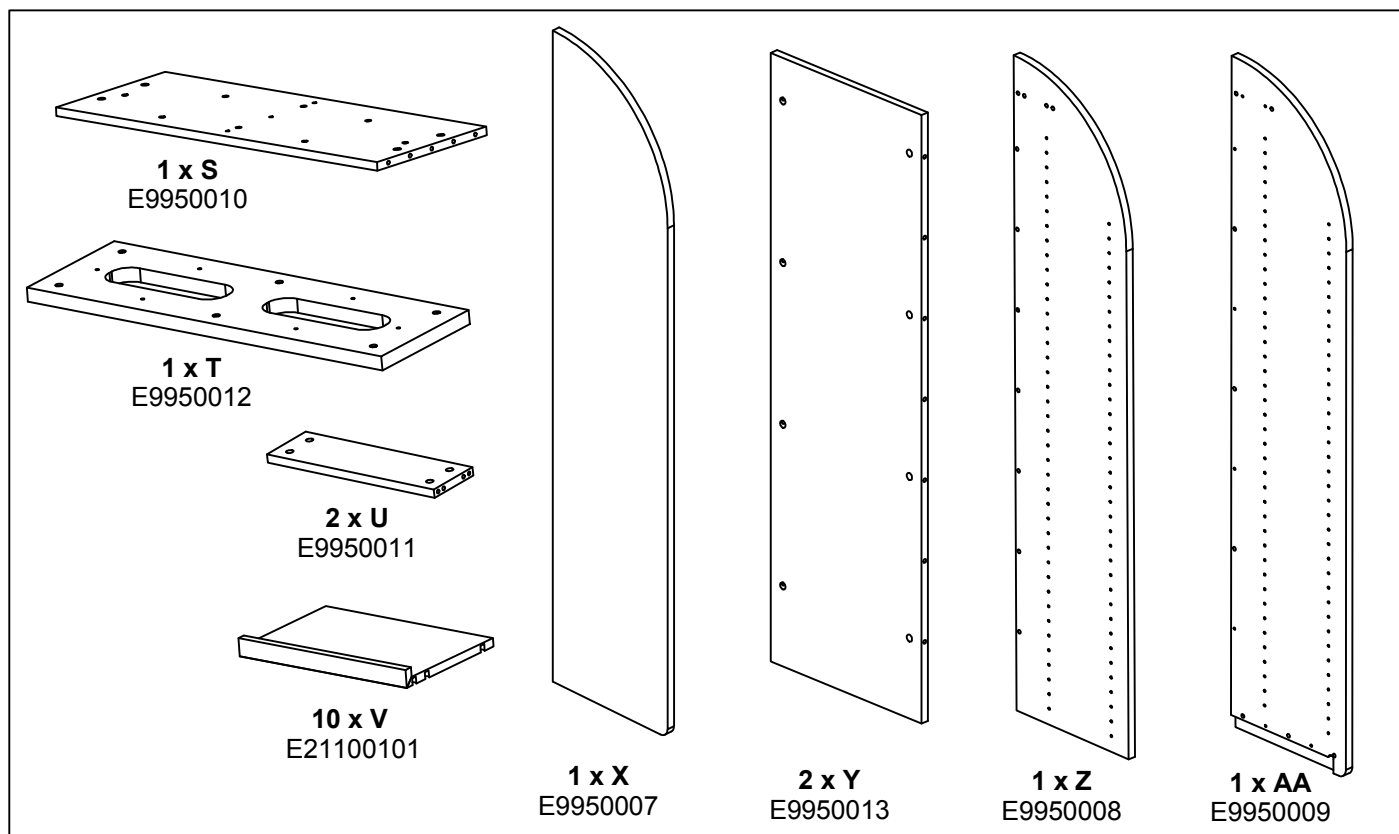

Assembly Guide

E21120 - Memphis Maxi Single

2018.06

First check the contents to make sure that nothing is missing. Sort out the screws and fittings as shown.
Assemble your furniture step by step, as shown in the illustrations.

Safety - avoid overturn

Fasten from front
(buy screw - to wall type)