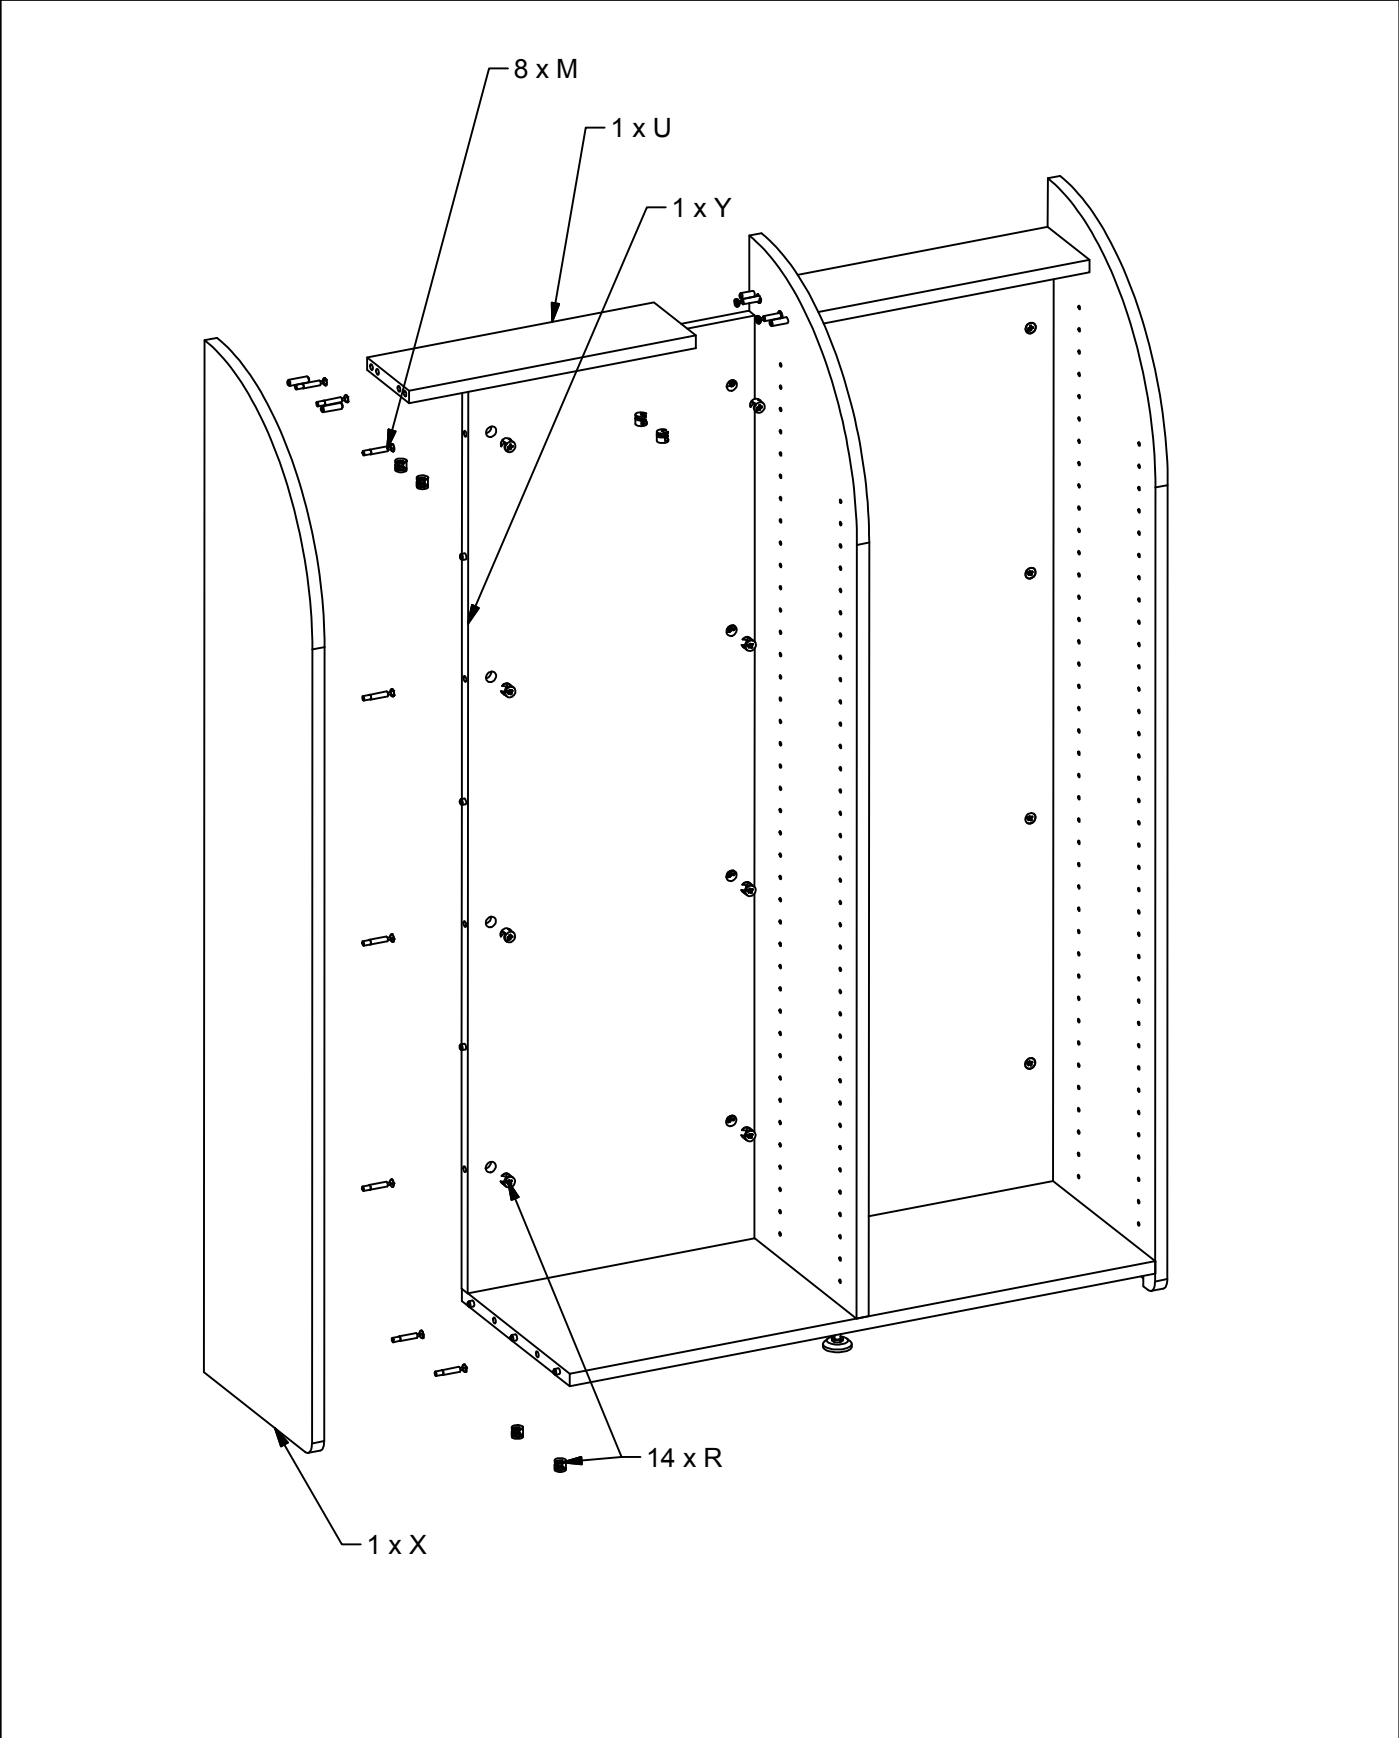

Assembly Guide

E21120 - Memphis Maxi Single

2018.06

First check the contents to make sure that nothing is missing. Sort out the screws and fittings as shown.
Assemble your furniture step by step, as shown in the illustrations.

Safety - avoid overturn

Fasten from front
(buy screw - to wall type)